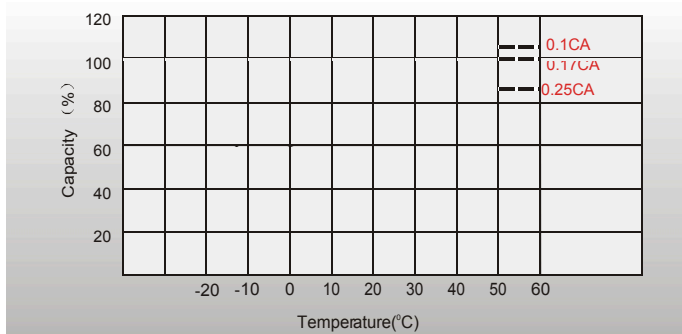

Dimensions

T7 Terminal

Unit: mm [inches]

Discharge Characteristics

Float Charging Characteristics

Temperature Effects in Relation to Battery Capacity

Effect of Temperature on Long Term Float Life

Cycle Life in Relation to Depth of Discharge