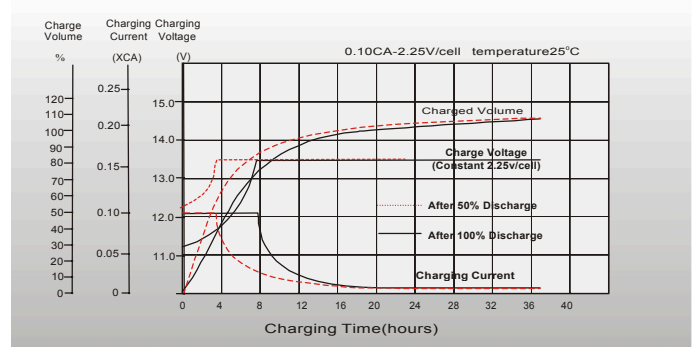

Constant Power Discharge (Watts/cell) at 25 °C (77°F)

F.V/Time	5min	10min	15min	20min	30min	45min	1h	2h	3h	4h	5h	6h	8h	10h	20h
1.85V/cell	120.4	95.6	82.1	69.4	55.8	42.6	35.0	22.4	17.8	14.62	11.83	10.29	8.39	7.18	3.92
1.80V/cell	159.8	120.7	97.9	80.9	64.8	49.1	38.9	24.3	19.0	15.48	12.60	10.96	8.88	7.60	3.95
1.75V/cell	176.3	130.5	105.6	86.2	66.7	50.5	40.6	25.1	19.3	15.77	12.88	11.25	9.00	7.66	3.99
1.70V/cell	188.8	139.0	111.2	89.8	69.0	52.3	41.7	26.1	19.8	16.15	13.17	11.44	9.13	7.74	4.07
1.65V/cell	205.3	148.7	117.3	94.7	72.2	53.2	42.8	26.6	20.6	16.63	13.46	11.73	9.24	7.88	4.12
1.60V/cell	221.2	157.7	123.4	99.8	75.8	55.1	44.1	27.4	21.2	17.12	13.94	11.92	9.32	7.95	4.13

Dimensions

T7 Terminal

Unit: mm [inches]

Discharge Characteristics

Float Charging Characteristics

Temperature Effects in Relation to Battery Capacity

Effect of Temperature on Long Term Float Life

Cycle Life in Relation to Depth of Discharge