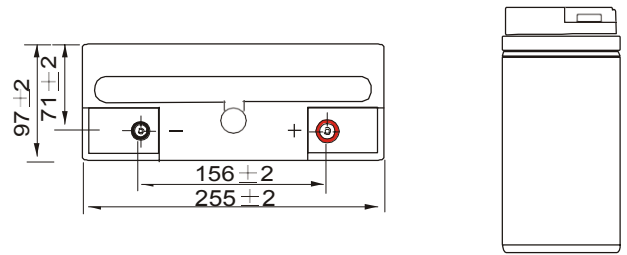

Dimensions

T7 Terminal

Unit: mm [inches]

Discharge Characteristics

Float Charging Characteristics

Temperature Effects in Relation to Battery Capacity

Effect of Temperature on Long Term Float Life

Cycle Life in Relation to Depth of Discharge