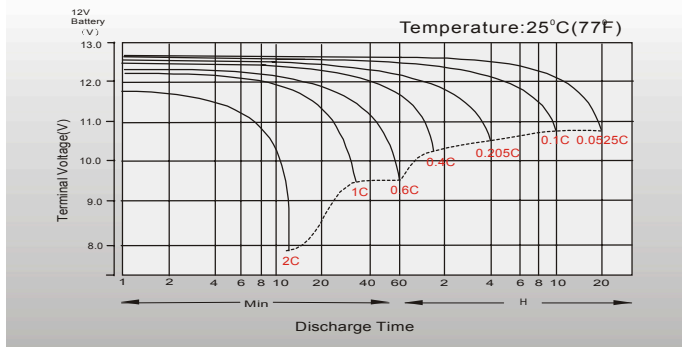

Constant Power Discharge (Watts/cell) at 25 °C (77°F)

F.V/Time	5min	10min	15min	20min	30min	45min	1h	2h	3h	4h	5h	6h	8h	10h	20h
1.85V/cell	120.4	95.6	82.1	69.4	55.8	42.6	35.0	22.4	17.8	14.62	11.83	10.29	8.39	7.18	3.92
1.80V/cell	159.8	120.7	97.9	80.9	64.8	49.1	38.9	24.3	19.0	15.48	12.60	10.96	8.88	7.60	3.95
1.75V/cell	176.3	130.5	105.6	86.2	66.7	50.5	40.6	25.1	19.3	15.77	12.88	11.25	9.00	7.66	3.99
1.70V/cell	188.8	139.0	111.2	89.8	69.0	52.3	41.7	26.1	19.8	16.15	13.17	11.44	9.13	7.74	4.07
1.65V/cell	205.3	148.7	117.3	94.7	72.2	53.2	42.8	26.6	20.6	16.63	13.46	11.73	9.24	7.88	4.12
1.60V/cell	221.2	157.7	123.4	99.8	75.8	55.1	44.1	27.4	21.2	17.12	13.94	11.92	9.32	7.95	4.13

Dimensions

T7 Terminal

Unit: mm [inches]

Discharge Characteristics

Float Charging Characteristics

Temperature Effects in Relation to Battery Capacity

Effect of Temperature on Long Term Float Life

Cycle Life in Relation to Depth of Discharge