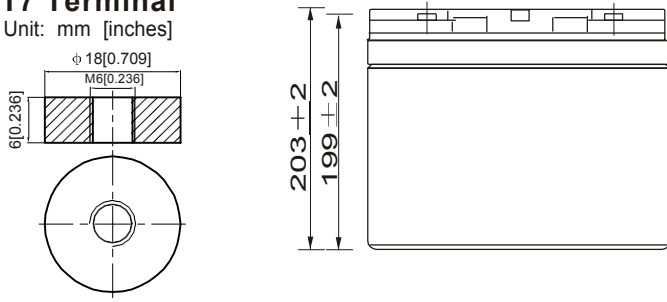

Dimensions

T7 Terminal

Unit: mm [inches]

Discharge Characteristics

Float Charging Characteristics

Temperature Effects in Relation to Battery Capacity

Effect of Temperature on Long Term Float Life

Cycle Life in Relation to Depth of Discharge