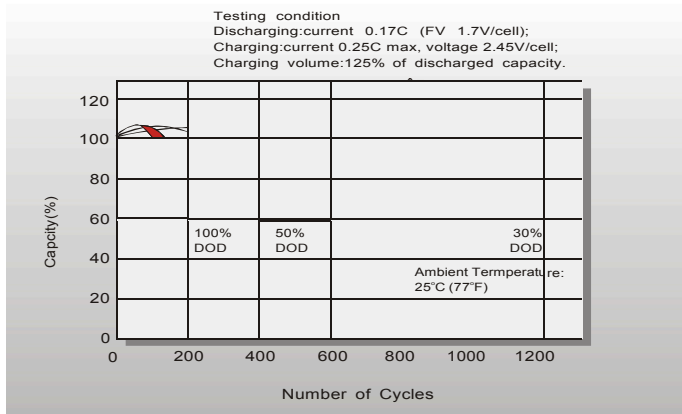

Constant Power Discharge (Watts/cell) at 25 °C (77°F)

F.V/Time	5min	10min	15min	20min	30min	45min	1h	2h	3h	4h	5h	6h	8h	10h	20h
1.85V/cell	120.4	95.6	82.1	69.4	55.8	42.6	35.0	22.4	17.8	14.62	11.83	10.29	8.39	7.18	3.92
1.80V/cell	159.8	120.7	97.9	80.9	64.8	49.1	38.9	24.3	19.0	15.48	12.60	10.96	8.88	7.60	3.95
1.75V/cell	176.3	130.5	105.6	86.2	66.7	50.5	40.6	25.1	19.3	15.77	12.88	11.25	9.00	7.66	3.99
1.70V/cell	188.8	139.0	111.2	89.8	69.0	52.3	41.7	26.1	19.8	16.15	13.17	11.44	9.13	7.74	4.07
1.65V/cell	205.3	148.7	117.3	94.7	72.2	53.2	42.8	26.6	20.6	16.63	13.46	11.73	9.24	7.88	4.12
1.60V/cell	221.2	157.7	123.4	99.8	75.8	55.1	44.1	27.4	21.2	17.12	13.94	11.92	9.32	7.95	4.13

Dimensions

T7 Terminal

Unit: mm [inches]

Discharge Characteristics

Float Charging Characteristics

Temperature Effects in Relation to Battery Capacity

Effect of Temperature on Long Term Float Life

Cycle Life in Relation to Depth of Discharge