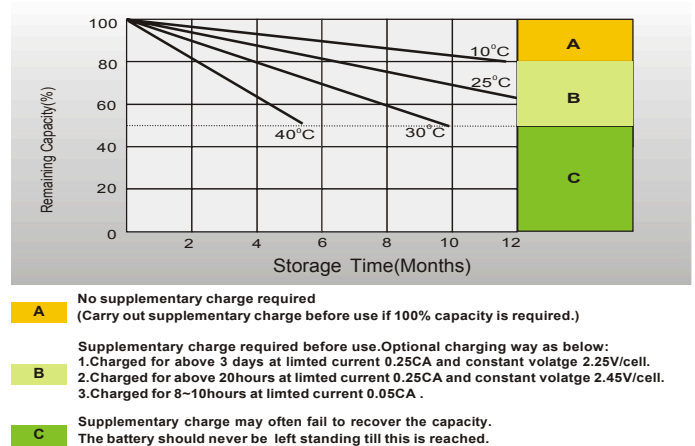

Self Discharge Characteristics

Sales Office

China sales office:

Add: 5th Floor, Xinbaohui Bldg., Nanhai Blvd.,
Nanshan, Shenzhen, China. 518052
Tel: +86 755-86036060 (100 lines)
Fax: +86-755-26067269
E-mail: export@leoch.com
Http://www.leoch.com

North America sales office:

Add: 19751 Descartes, Unit A,
Foothill Ranch, CA 92610, USA
Tel: 949-588-5853
Fax: 949-588-5966
E-mail: sales@leoch.com
Http://www.leoch.us

Europe sales office:

Add: 9B Wheatstone Park, Waterwells
Business Park, Gloucester, GL2 2AQ. UK.
Tel: +44(0) 01452 729428
Fax: +44 (0)1452-690125
E-mail: Sales.Europe@leoch.com

Singapore sales office:

Add: No.53, Ubi Avenue 1, #03-21 Paya
Ubi Industrial Park, Singapore 408934
Tel: + 65 6841 6629
E-mail: sales.sg@leoch.com

HongKong sales office:

Add: Unit 3910, 39/F, Cable TV Tower, No.9
Hoi Shing Road, Tsuen Wan, NT.H.K
Tel: +852 3578 6666
E-mail: sales.hk@leoch.com