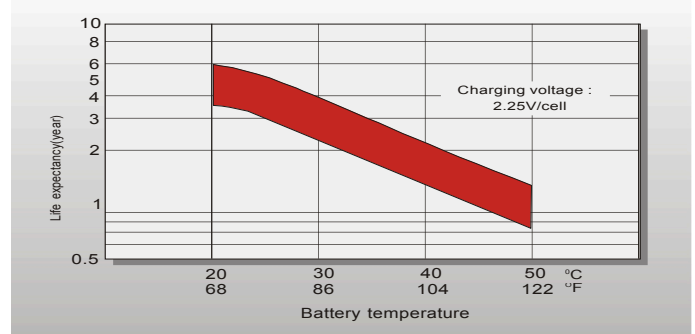

Constant Power Discharge (Watts/cell) at 25 °C (77°F)

F.V/Time	5min	10min	15min	20min	30min	45min	1h	2h	3h	4h	5h	6h	8h	10h	20h
1.85V/cell	120.4	95.6	82.1	69.4	55.8	42.6	35.0	22.4	17.8	14.62	11.83	10.29	8.39	7.18	3.92
1.80V/cell	159.8	120.7	97.9	80.9	64.8	49.1	38.9	24.3	19.0	15.48	12.60	10.96	8.88	7.60	3.95
1.75V/cell	176.3	130.5	105.6	86.2	66.7	50.5	40.6	25.1	19.3	15.77	12.88	11.25	9.00	7.66	3.99
1.70V/cell	188.8	139.0	111.2	89.8	69.0	52.3	41.7	26.1	19.8	16.15	13.17	11.44	9.13	7.74	4.07
1.65V/cell	205.3	148.7	117.3	94.7	72.2	53.2	42.8	26.6	20.6	16.63	13.46	11.73	9.24	7.88	4.12
1.60V/cell	221.2	157.7	123.4	99.8	75.8	55.1	44.1	27.4	21.2	17.12	13.94	11.92	9.32	7.95	4.13

Dimensions

T7 Terminal

Unit: mm [inches]

Discharge Characteristics

Float Charging Characteristics

Temperature Effects in Relation to Battery Capacity

Effect of Temperature on Long Term Float Life

Cycle Life in Relation to Depth of Discharge